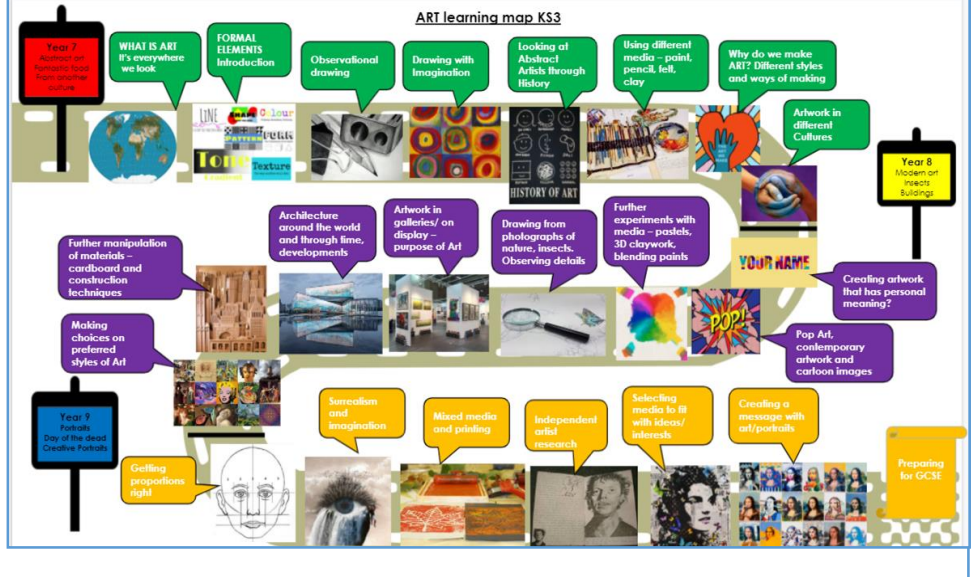

What skills will I acquire in Art during KS3 at Stowupland High school?

You will develop drawing skills, both from observation and imagination. You will explore the qualities of paint and other media such as collage and printing; working in a range of both 3D and 2D techniques. Over the course, you will explore artwork by various artists and cultures to form

What will I study in Art during KS3 at Stowupland High school?

ART learning map KS3

How will KS3 Art prepare me for GCSE Art and Textiles at Stowupland High School?

The skills learned over the KS3 course will be a foundation for the GCSE course where knowledge will be deepened and further practised.