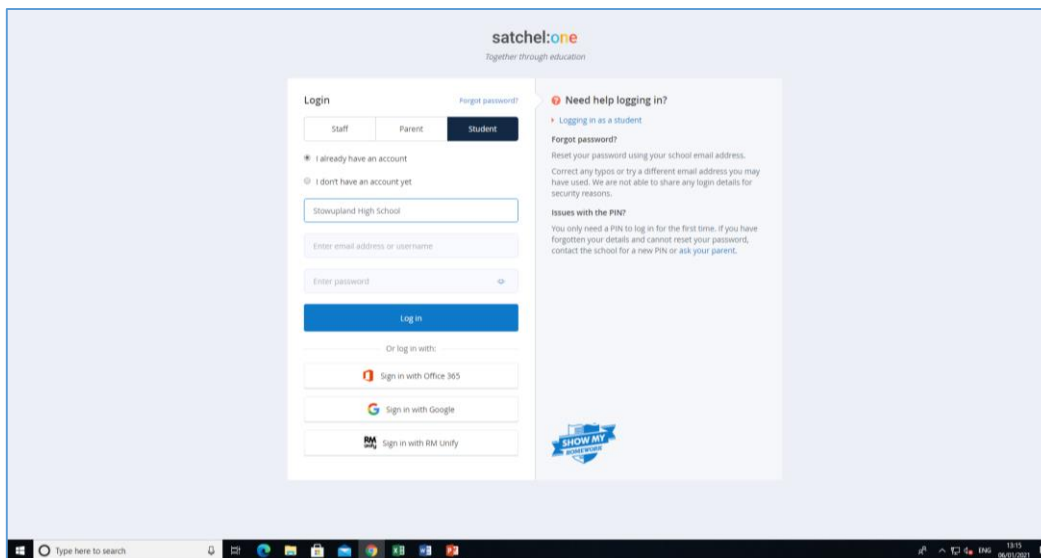

On a separate tab open Satchel One and select the box *sign in with Google*: